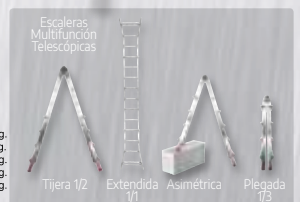

MAURER

3 + 3 peldaños
Cod: 23020390

4 + 4 peldaños
Cod: 23020400

5 + 5 peldaños
Cod: 23020420

6 + 6 peldaños
Cod: 23020440